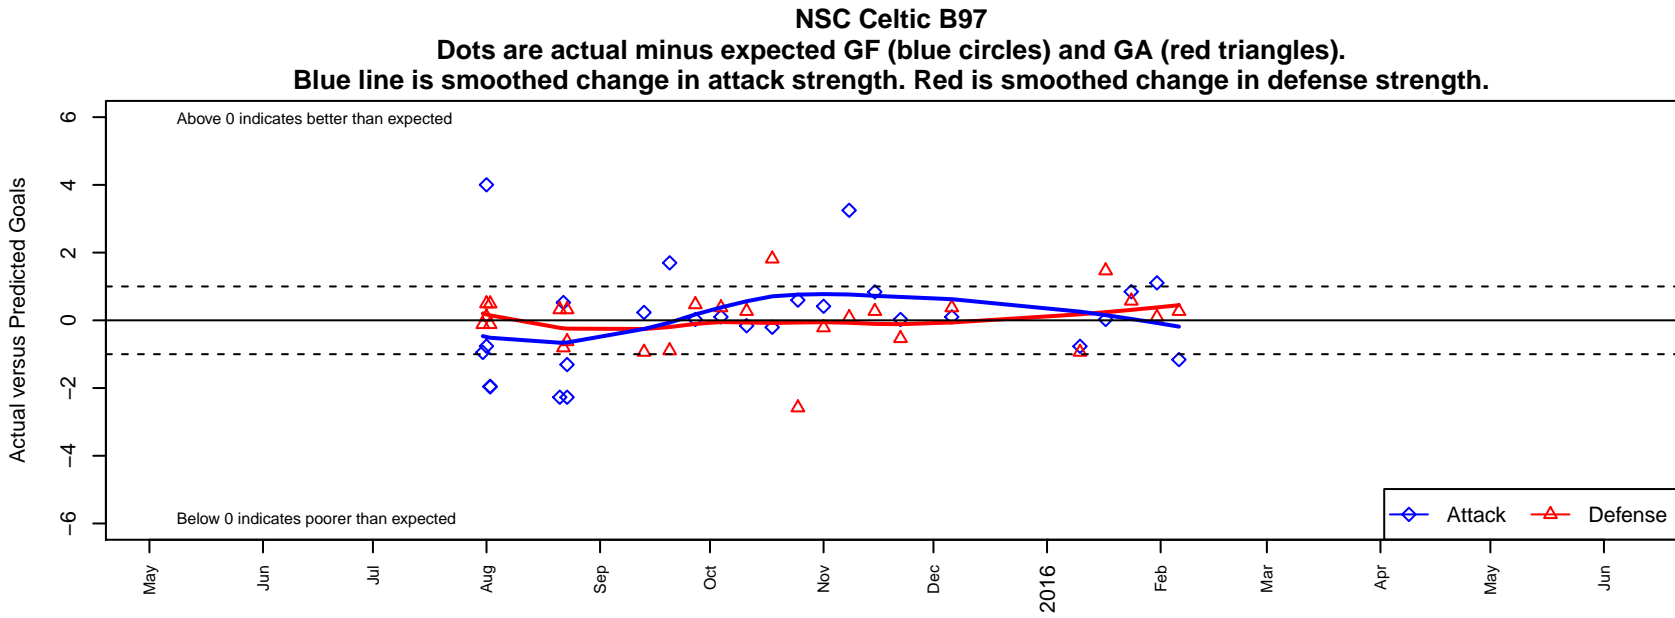

NSC Celtic B97

Northshore SC
 Woodinville, WA
 B97 total strength=1621
 attack=19.01 defense=15.57
 fall league = NPSL Div 1 U18-19
 notes= Titans

alt names used:
 NSC Celtic

Venues played:
 2015 Strawberry Classic BU18-19
 2015 Sky River HS
 2015 NPSL Division 1 U18-19
 2015 Founders Cup B97

**attack and defense variance (black dot)
relative to other teams
and top 10 in region**

**attack and defense rating
relative to others at age
and all opponents in last 13 months**

Performance relative to 13 month average